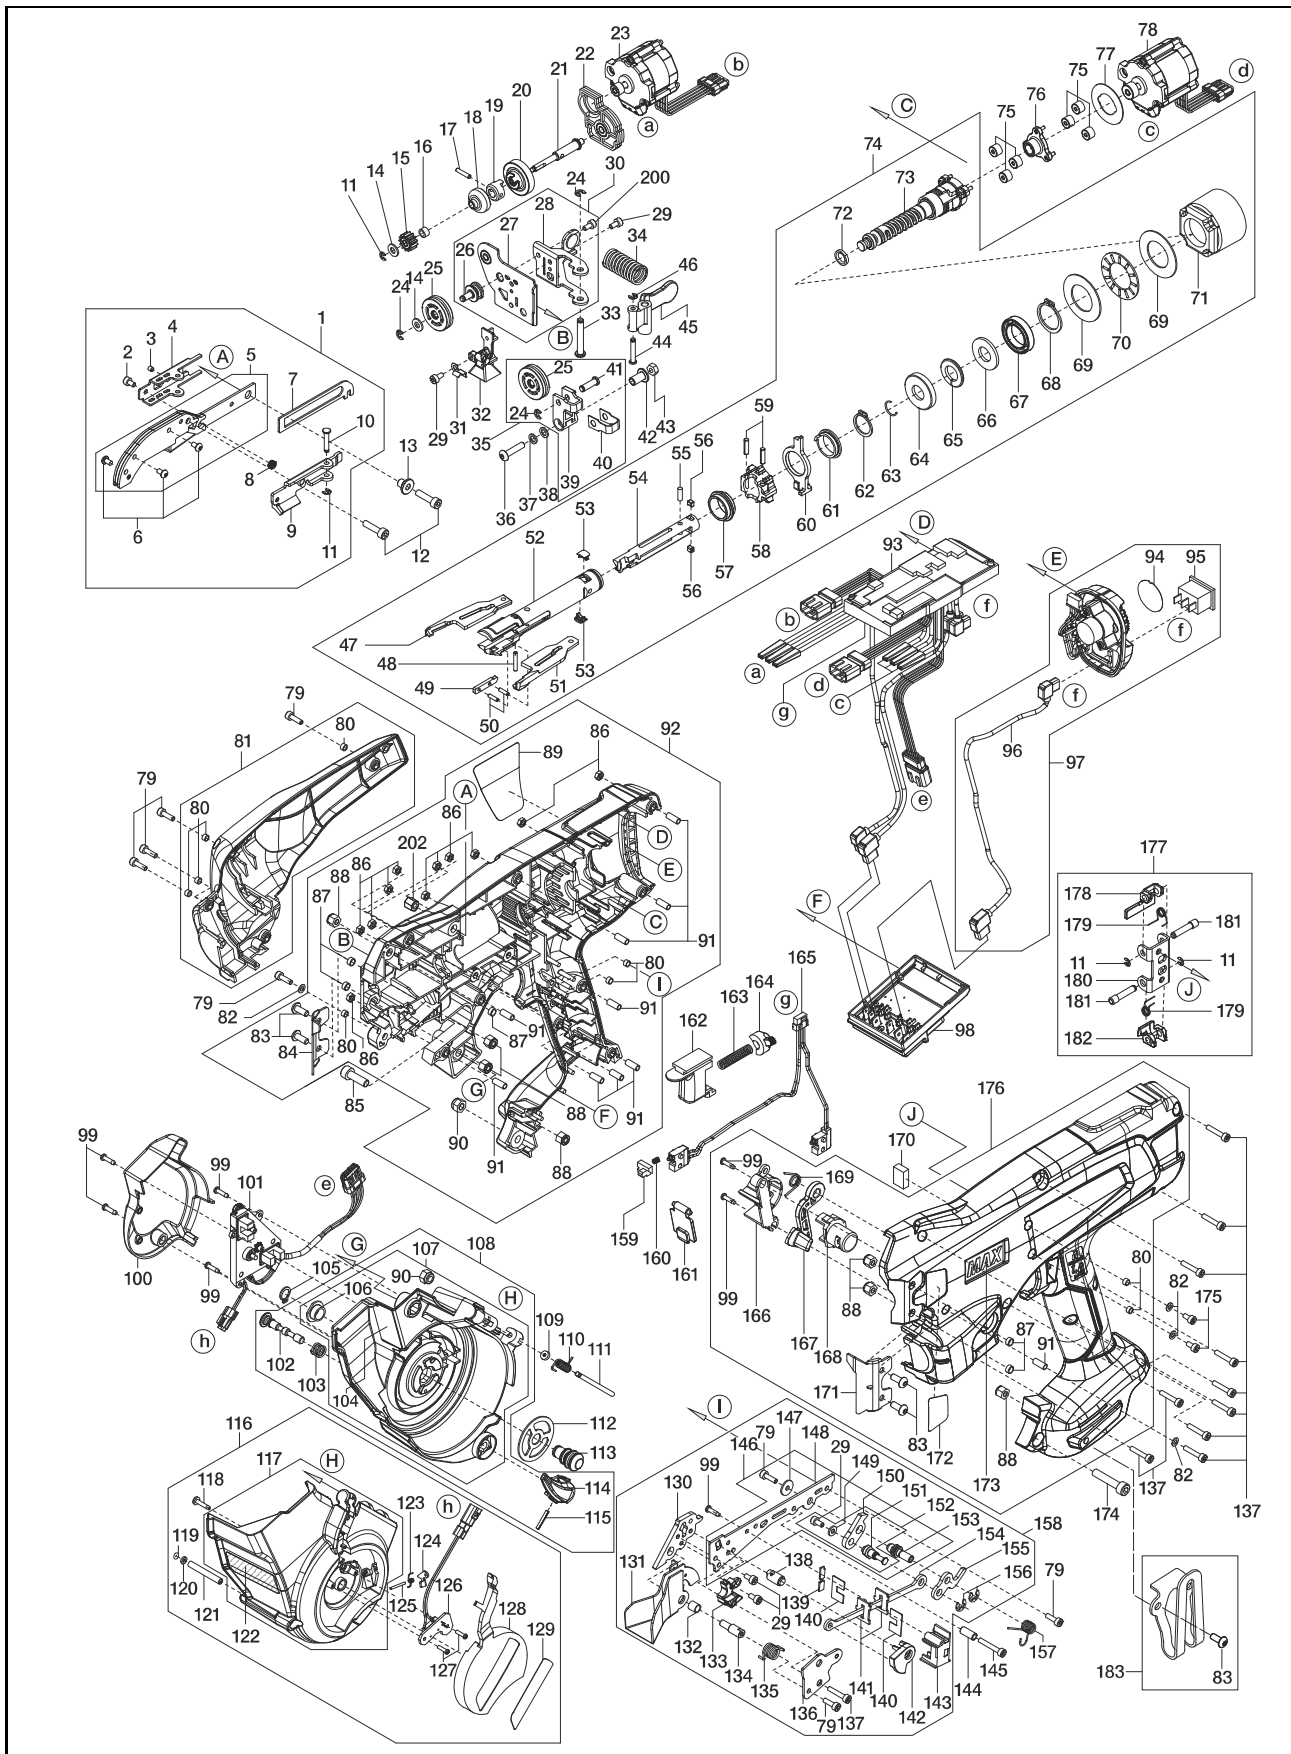

RB441T

**EXPLODED
VIEW AND SPARE PARTS LIST**

**DESPIECE DE LA MAQUINA Y LISTA
DE RECAMBIOS**

**SCHEMA ECLATE ET LISTE DES
PIECES DE RECHANGE**

ToolModel	PartNo	PartCode	Description
RB441T	1	RB70618	ARM A ASSY
RB441T	2	BB40481	BOLT 3X5
RB441T	3	AA71408	SCREW 3X3
RB441T	4	RB12633	WIRE GUIDE BASE
RB441T	5	RB81278	ARM A UNIT
RB441T	6	BB41714	BOLT 3X5 SG
RB441T	7	RB12636	WIRE GUIDE LEVER
RB441T	8	KK29117	COMPRESSION SPRING 9117
RB441T	9	RB70620	WIRE GUIDE UNIT
RB441T	10	FF41865	STEP PIN 1865
RB441T	11	JJ10113	E-RING 2.5
RB441T	12	BB40420	BOLT 4X16
RB441T	13	FF52115	HOLLOW PIN 2115
RB441T	14	EE39861	WASHER 4.3X9X1
RB441T	15	RB10770	FEED GEAR A
RB441T	16	FF51715	HOLLOW PIN 1715
RB441T	17	FF31559	PIN 1559
RB441T	18	RB12740	SHAFT COLLAR
RB441T	19	RB12653	CLUTCH B
RB441T	20	RB12651	CLUTCH A
RB441T	21	RB12652	FEEDING GEAR SHAFT A
RB441T	22	RB70700	FEEDING MOTOR BASE UNIT
RB441T	23	RB70627	FEEDING MOTOR
RB441T	24	JJ10514	E-RING 3 CF
RB441T	25	RB70625	FEEDING GEAR B UNIT
RB441T	26	RB12655	FEEDING GEAR SHAFT B
RB441T	27	RB70698	FEEDING GEAR BASE UNIT
RB441T	28	RB12658	SPRING BASE
RB441T	29	BB40824	BOLT 3X6
RB441T	30	RB81283	FEEDING GEAR BASE ASSY
RB441T	31	RB12659	LEAF SPRING
RB441T	32	RB70667	WIRE GUIDE C UNIT
RB441T	33	FF41867	STEP PIN 1867
RB441T	34	KK29119	COMP SPRING 9119
RB441T	35	RB81343	RELEASE LEVER A ASSY
RB441T	36	BB41712	BOLT 4 X 18 C
RB441T	37	EE11103	SPRING WASHER 2-4
RB441T	38	EE39825	WASHER 4.5X7.4X0.8
RB441T	39	RB12965	RELEASE LEVER A
RB441T	40	RB12683	RELEASE LEVER A CAP
RB441T	41	FF41869	STEP PIN 1869
RB441T	42	FF52120	HOLLOW PIN 2120
RB441T	43	CC42512	HEX NUT 1A M4
RB441T	44	FF41868	STEP PIN 1868
RB441T	45	RB12657	RELEASE LEVER B
RB441T	46	JJ10510	RETAINING RING 2.3, REPLACES JJ10104
RB441T	47	RB12609	HOOK L
RB441T	48	RB12613	CARBIDE PIN 2.5 X 14.8
RB441T	49	RB12616	SLEEVE COVER
RB441T	50	FF21267	SPRING PIN 3X28
RB441T	51	RB12610	HOOK R